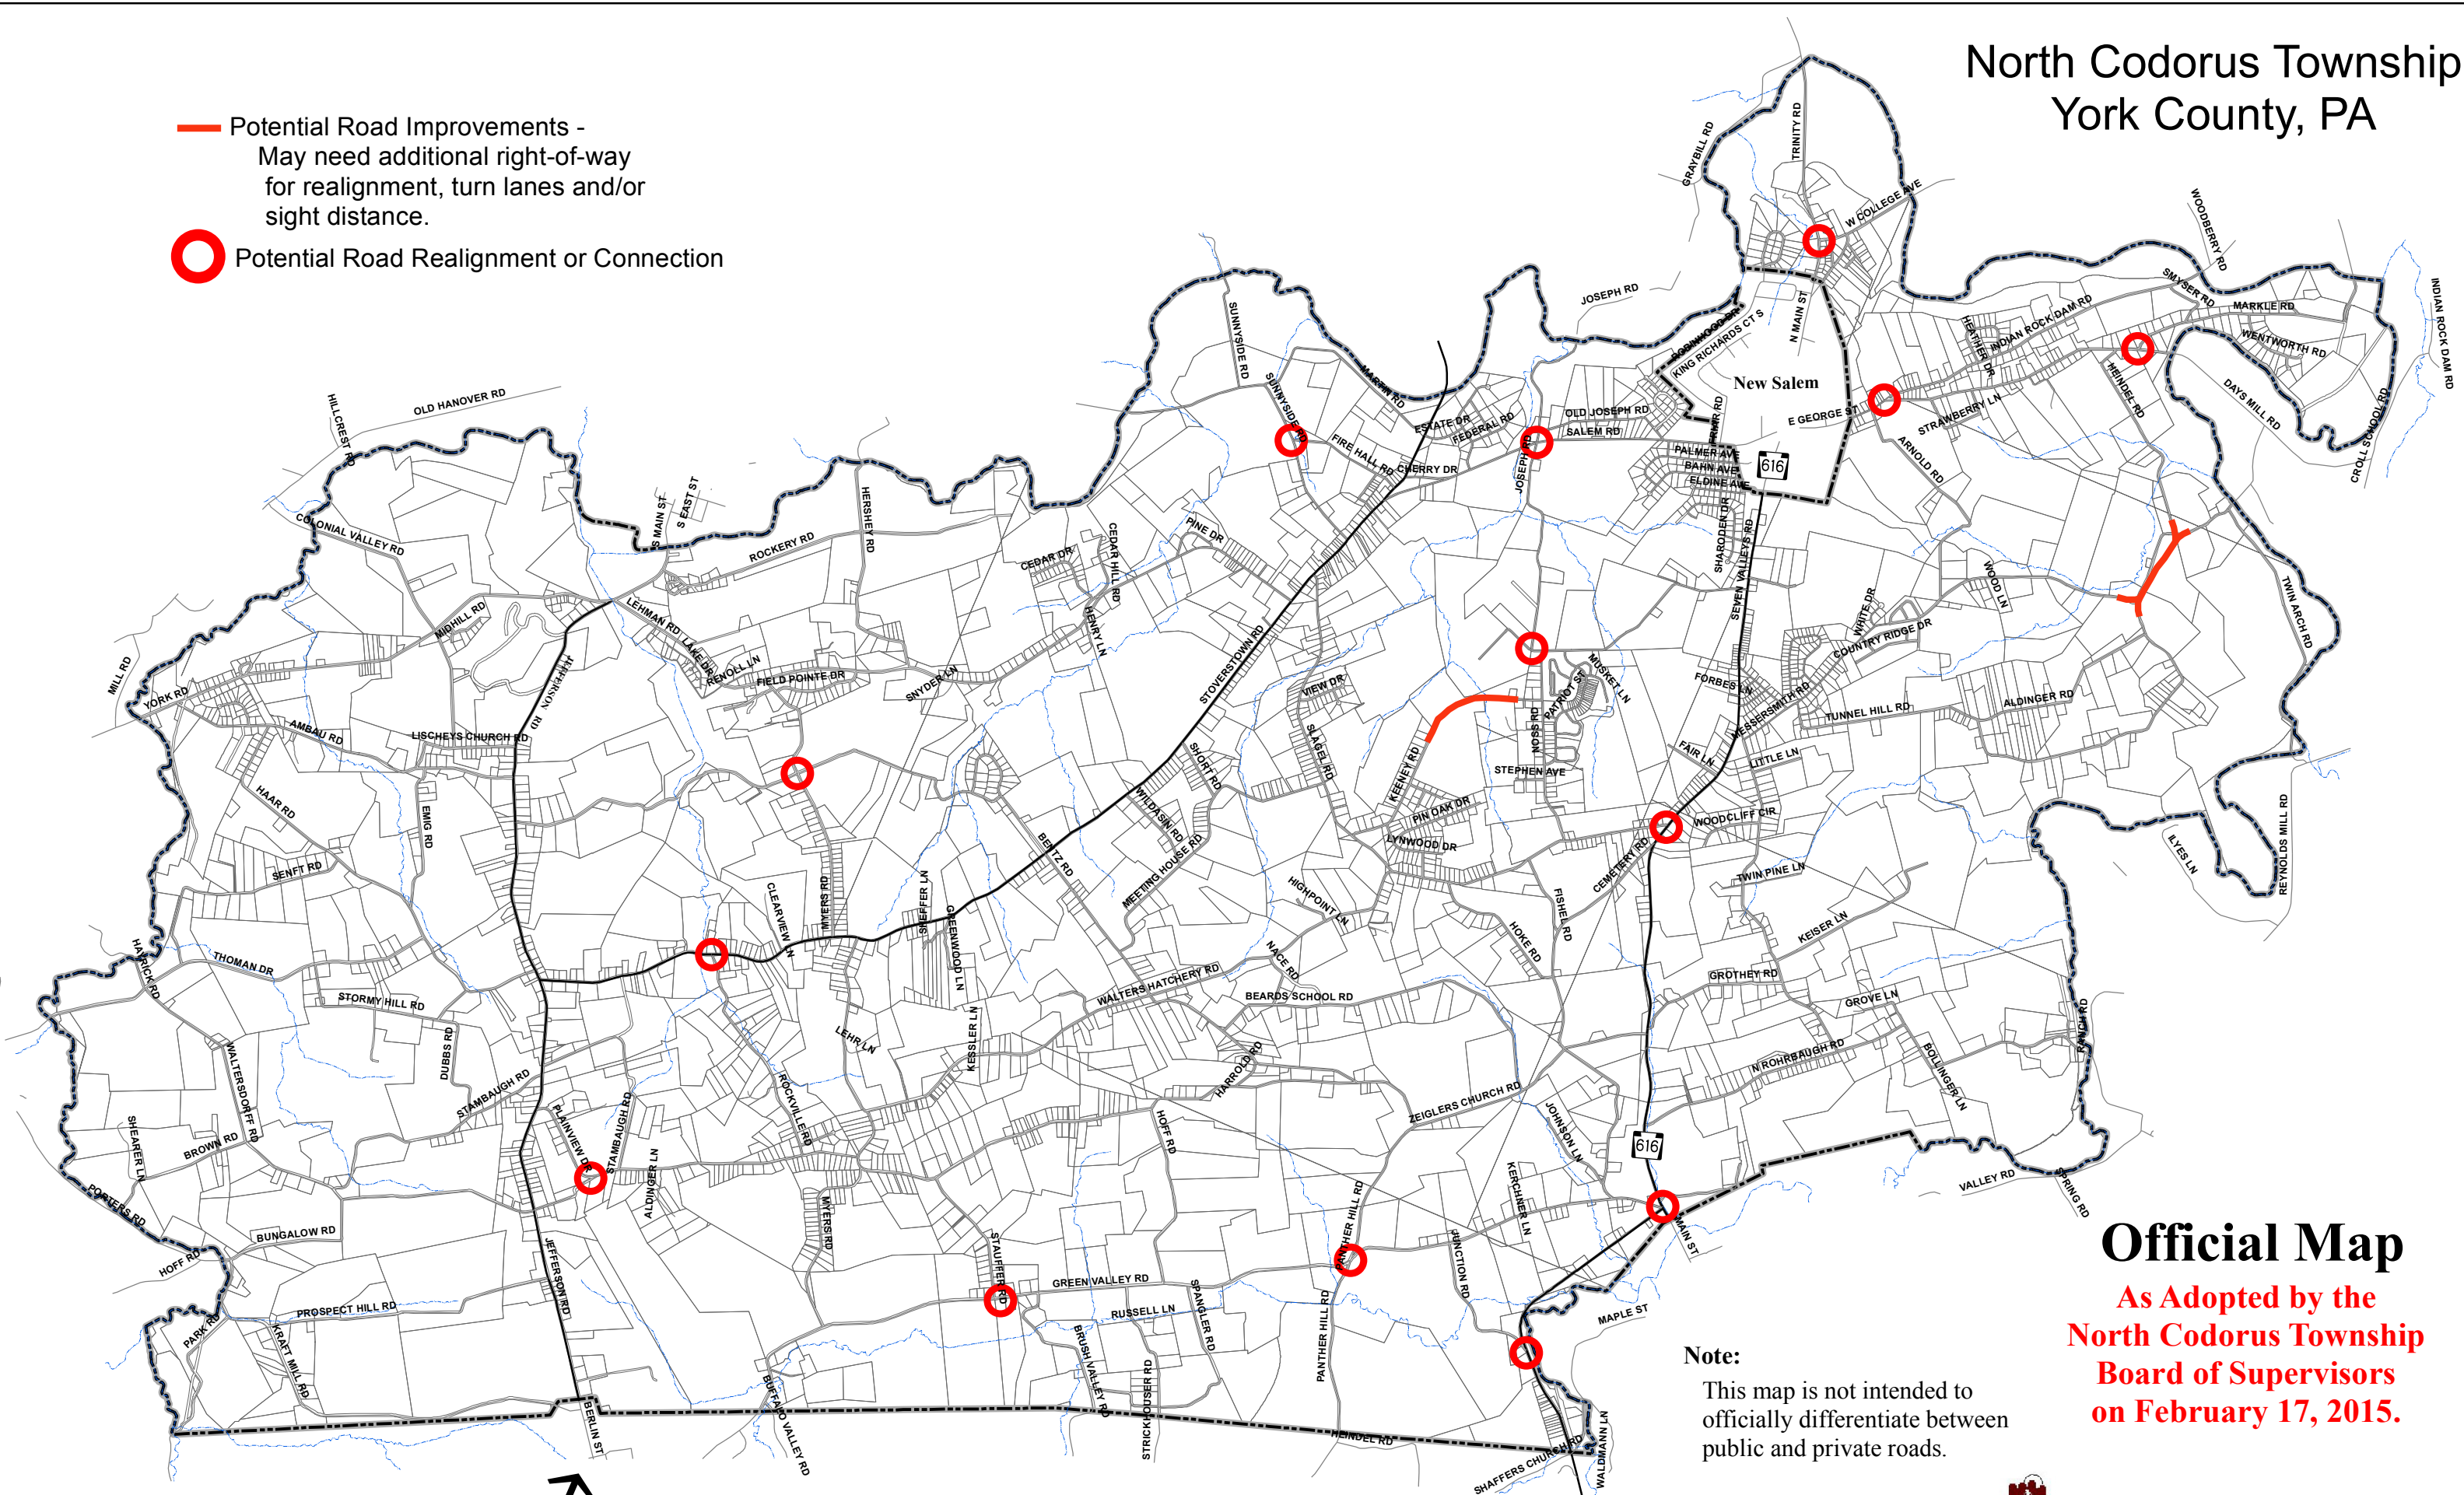

# North Codorus Township York County, PA

- Potential Road Improvements -  
May need additional right-of-way  
for realignment, turn lanes and/or  
sight distance.
- Potential Road Realignment or Connection

**Note:**  
This map is not intended to  
officially differentiate between  
public and private roads.

**Official Map**  
As Adopted by the  
**North Codorus Township**  
**Board of Supervisors**  
on **February 17, 2015.**

Source of base information:  
York County Planning Commission, 2012