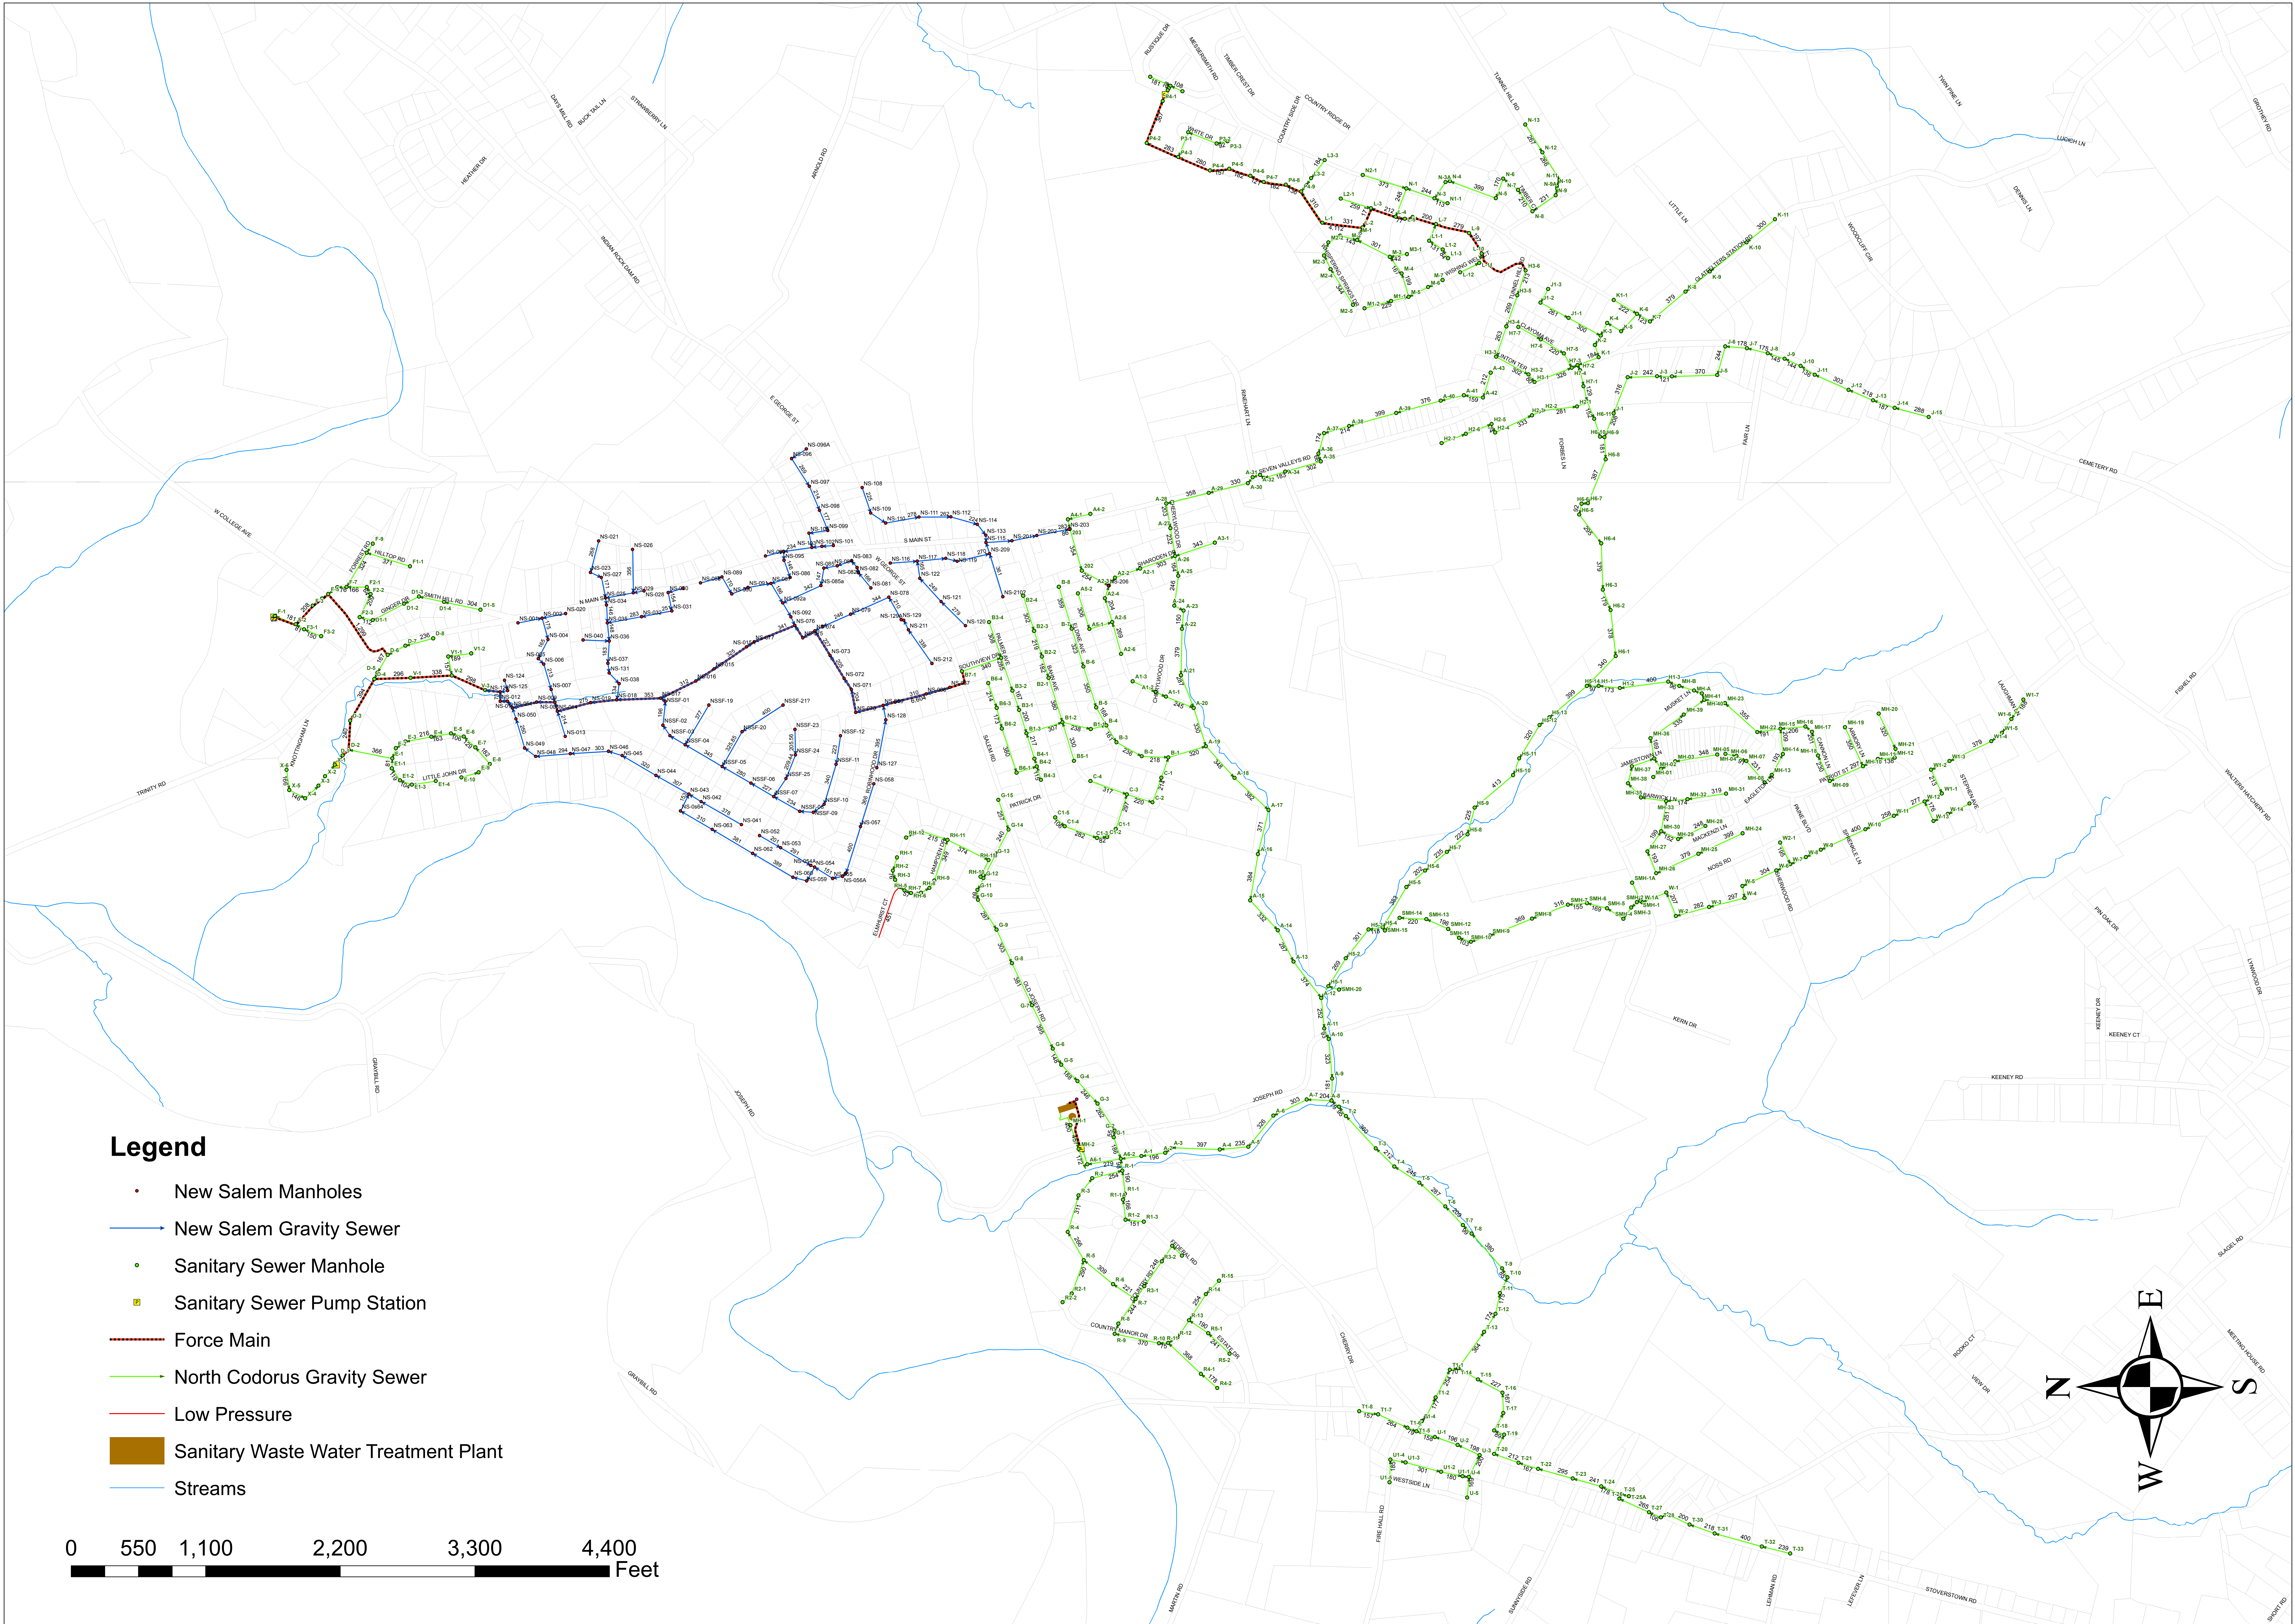

North Codorus Township Sewer System

Legend

- New Salem Manholes
- New Salem Gravity Sewer
- Sanitary Sewer Manhole
- Sanitary Sewer Pump Station
- Force Main
- North Codorus Gravity Sewer
- Low Pressure
- Sanitary Waste Water Treatment Plant
- Streams