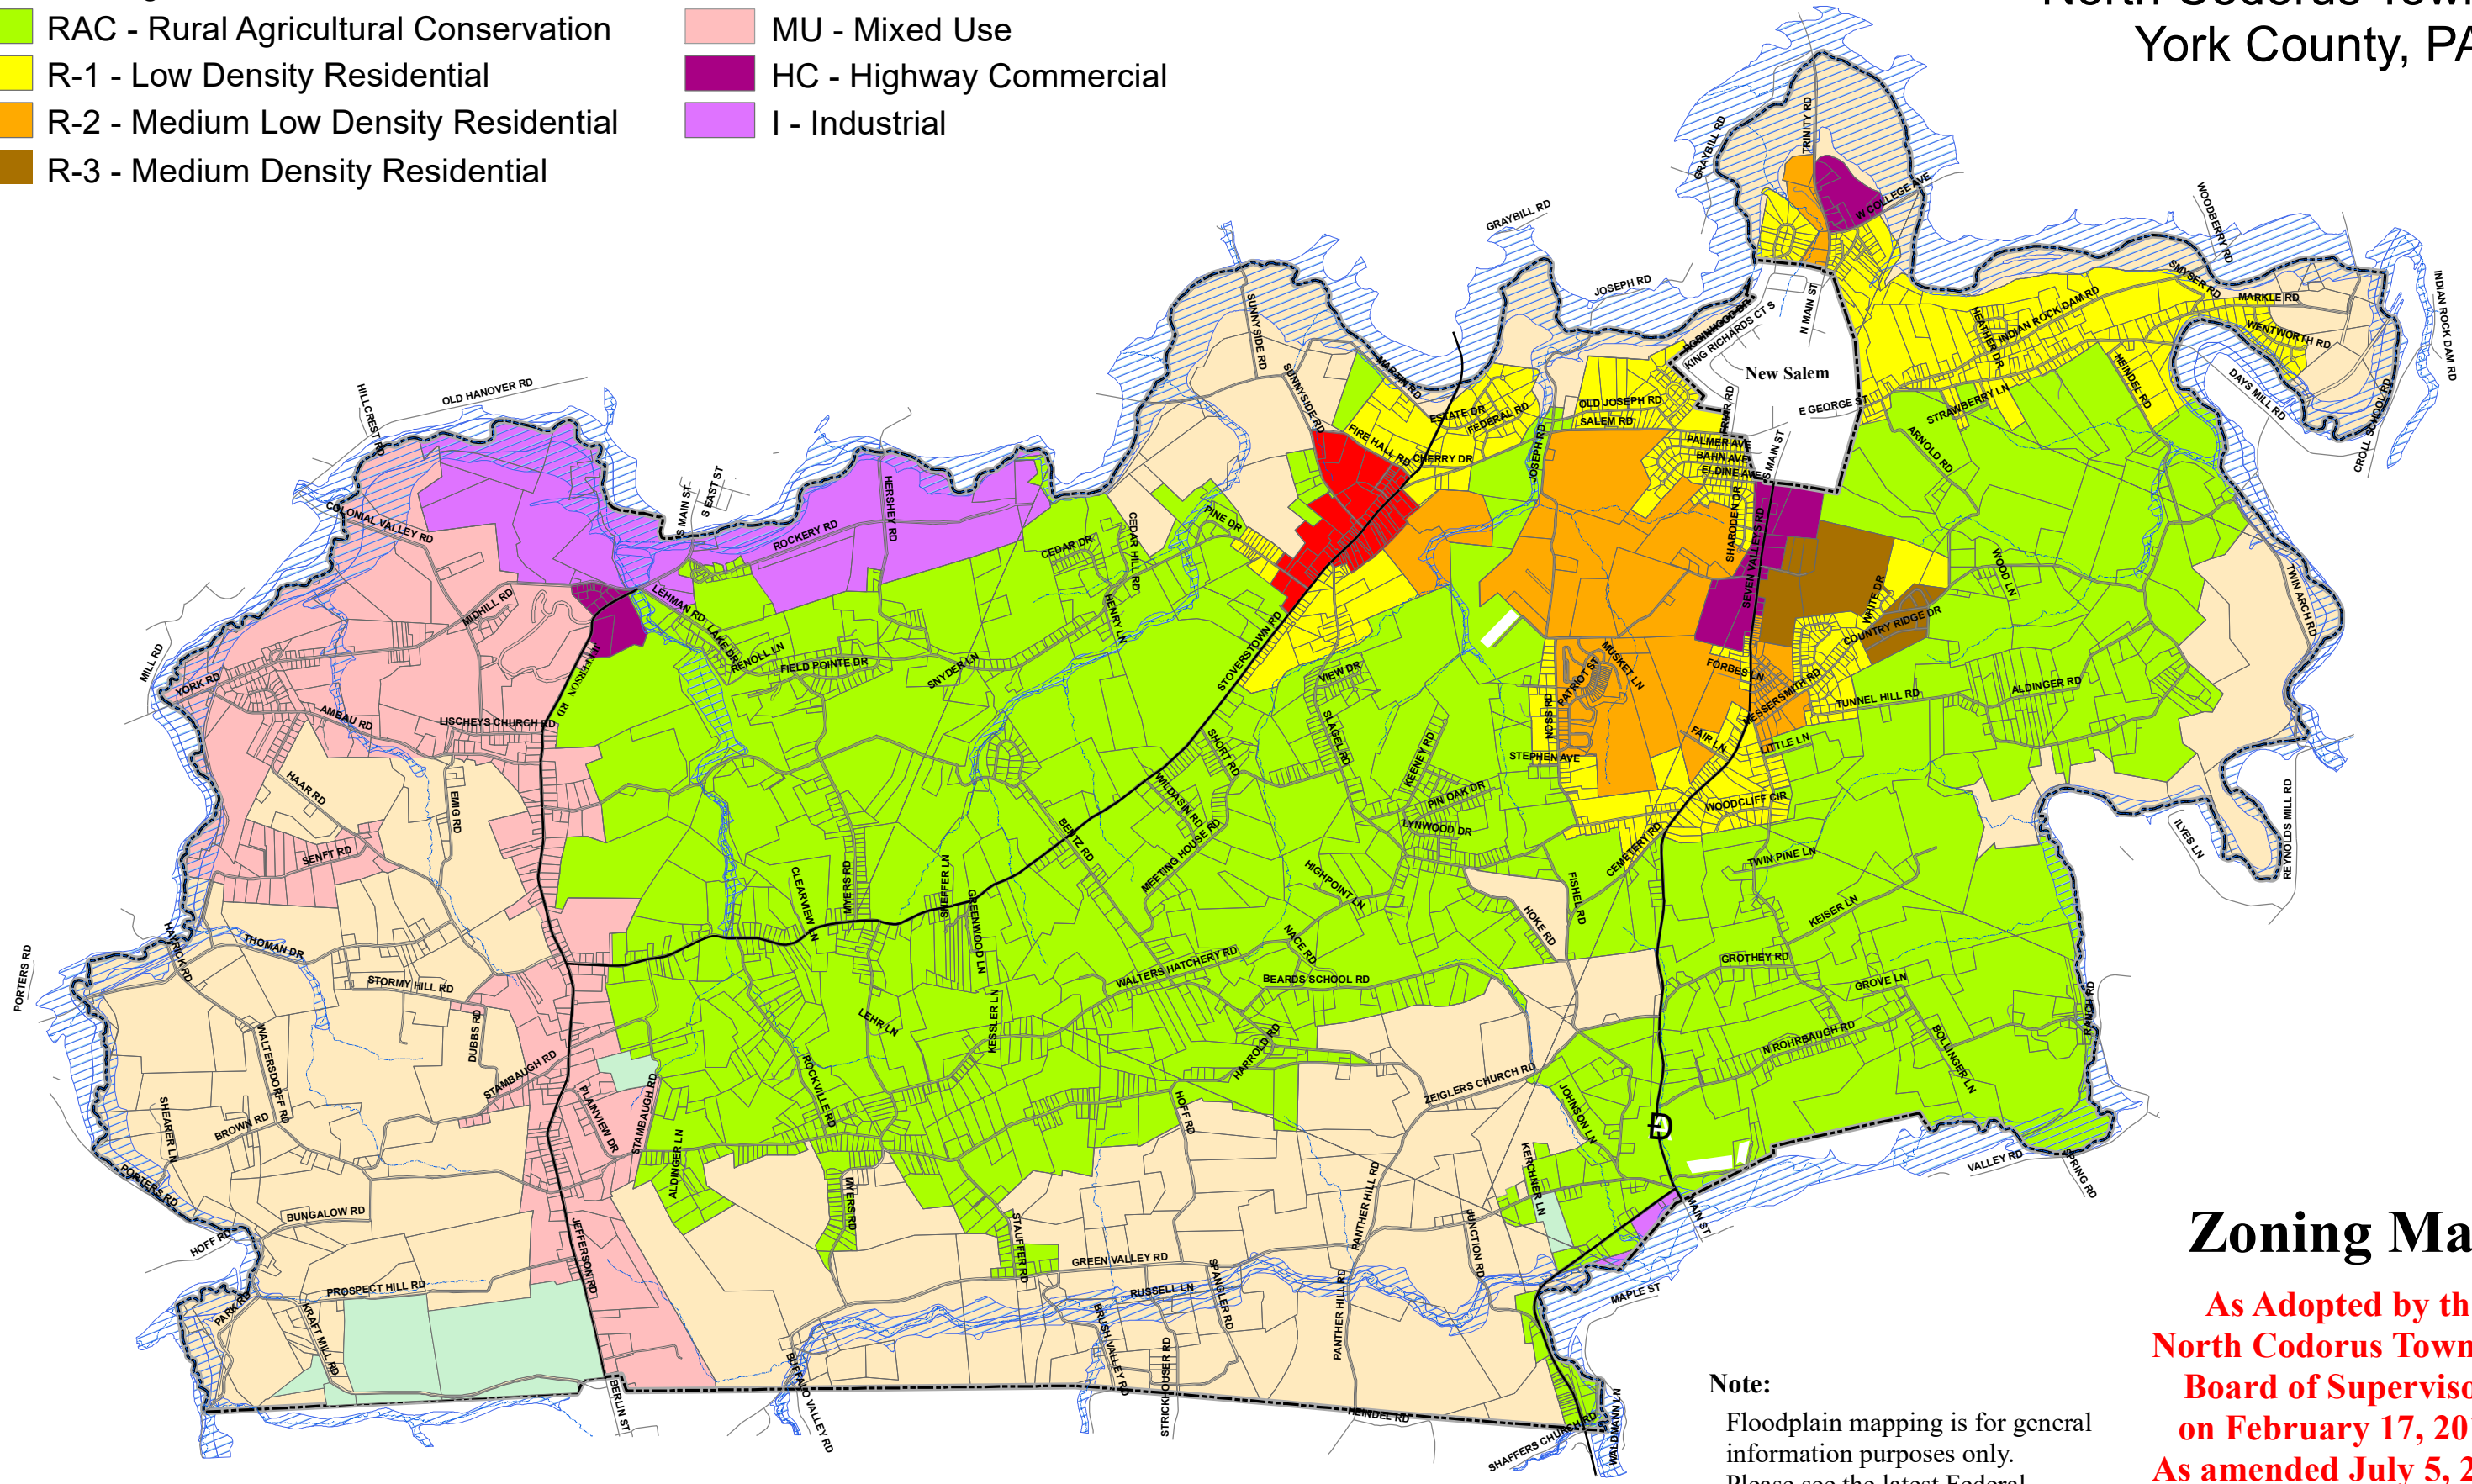

North Codorus Township York County, PA

- AP - Agricultural Protection
- RAC - Rural Agricultural Conservation
- R-1 - Low Density Residential
- R-2 - Medium Low Density Residential
- R-3 - Medium Density Residential
- VC - Village Center
- MU - Mixed Use
- HC - Highway Commercial
- I - Industrial

Zoning Map

**As Adopted by the
North Codorus Township
Board of Supervisors
on February 17, 2015.
As amended July 5, 2022,**

Note:
Floodplain mapping is for general information purposes only. Please see the latest Federal Official Floodplain maps.

Source of base information:
York County Planning Commission, 2012